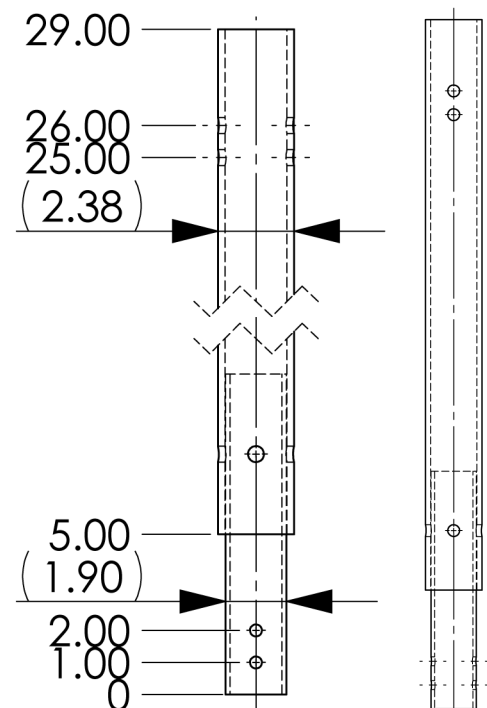

Overview

IPVision's mounting extensions come in 12, 24 and 36 inch lengths. Designed to integrate with mounts from other manufacturers.

Key Features

- 12, 24 and 36 inch extension lengths
- 100 lb. load rating
- All aluminum construction
- Epoxy painted per Mil-P-53022-Type 1

Applications

Designed to be used with all IPVision parapet mounting systems.

Shipping Specifications

Model	Part Number	Unit Weight	Shipping Weight
12"	IPV-0040-T-80-1	4.25 lbs	6 lbs
24"	IPV-0040-T-80-2	5.25 lbs	7 lbs
36"	IPV-0040-T-80-3	6.25 lbs	8 lbs

Product Attributes

Body Construction	Aluminum
Environment	Outdoor/Indoor
Mount Style	Roof / Wall
RoHS	Yes
WEEE	Yes

*Product specifications are subject to change without notice.